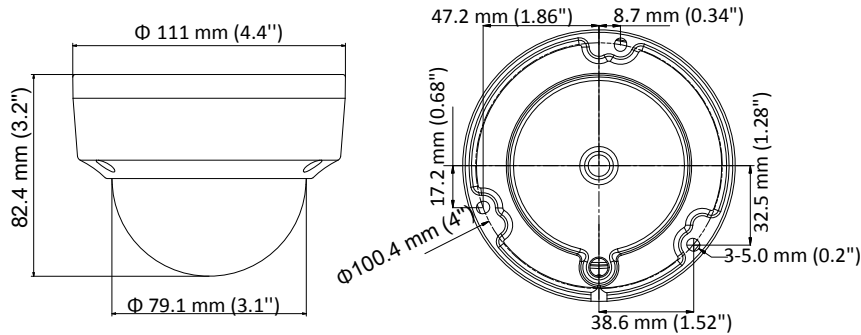

## Specification

<b>Camera</b>	
Image Sensor	2.0 megapixel progressive scan CMOS
Signal System	PAL/NTSC
Frame Rate	PAL: 1080p@25fps NTSC: 1080p@30fps
Resolution	1920 (H) × 1080 (V)
Min. illumination	Color: 0.005 Lux @ (F2.0, AGC ON), 0 Lux with IR
Shutter Time	PAL: 1/25 s to 1/50, 000 s NTSC: 1/30 s to 1/50, 000 s
Slow Shutter	Max. 16 times
Lens	2.8 mm, 3.6 mm, 6 mm fixed focal lens
Horizontal Field of View	103.5° (2.8 mm), 82.6° (3.6 mm), 54.4° (6 mm)
Lens Mount	M12
Day & Night	IR cut filter
Angle Adjustment	Pan: 0° to 355°, Tilt: 0° to 75°, Rotate: 0° to 355°
Synchronization	Internal synchronization
WDR (Wide Dynamic Range)	> 120 dB
<b>Menu</b>	
AGC	Support
Day/Night Mode	Auto/Color/BW (Black and White)
White Balance	ATW/MANUAL
Privacy Mask	ON/OFF, 4 programmable privacy masks
Motion Detection	4 programmable motion areas
Backlight Compensation	WDR/BLC/HLC/OFF
3D DNR (Digital Noise Reduction)	On
Language	English, Chinese
Functions	Brightness, Sharpness, Mirror, Smart IR
<b>Interface</b>	
Video Output	1 HD analog output
<b>General</b>	
Operating Conditions	-40 °C to 60 °C (-40 °F to 140 °F), humidity: 90% or less (non-condensation)
Power Supply	12 VDC ± 25%/PoC.af
Power Consumption	Max. 3.5 W
Protection Level	IP67, IK7
Material	Metal
IR Range	Up to 20 m
Communication	Up the coax, Protocol: HIKVISION-C (TVI output)
Dimensions	Φ 111 mm × 82.4 mm (Φ 4.4" × 3.2")
Weight	Approx. 350 g (0.77 lb.)

## Dimension